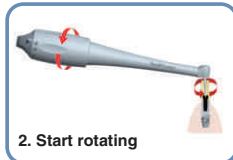

2. Start rotating